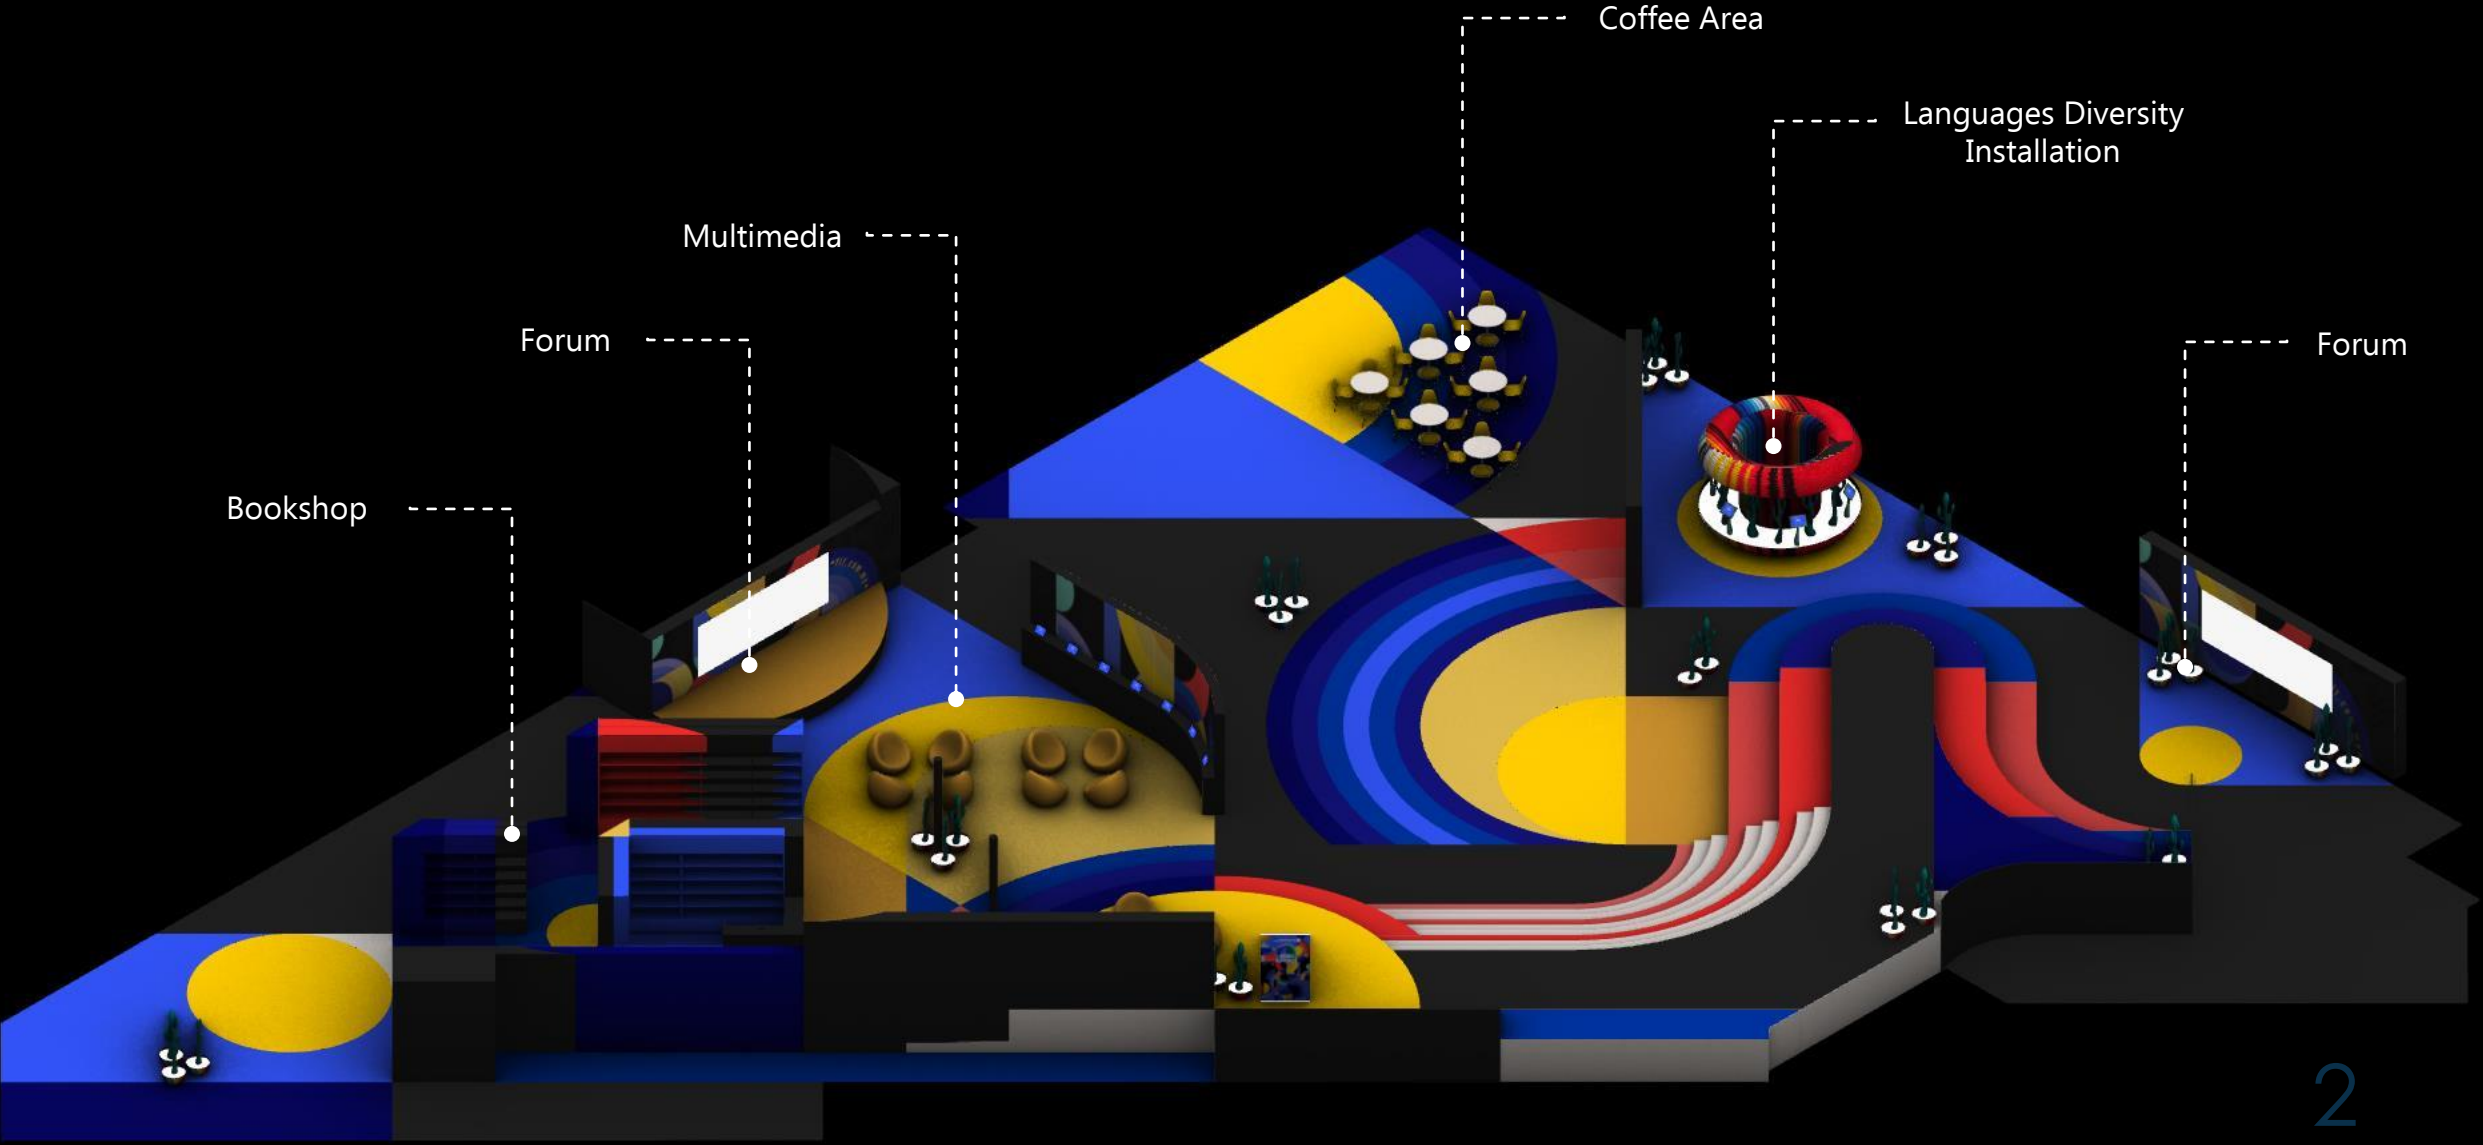

BAUHAUS

FIL 2023 UE PAVILION

EXTERNAL REFERENCE

AXONOMETRIC VIEW GROUND LEVEL

2